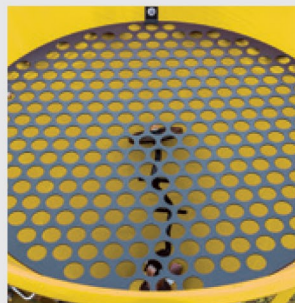

FILTERING GRID